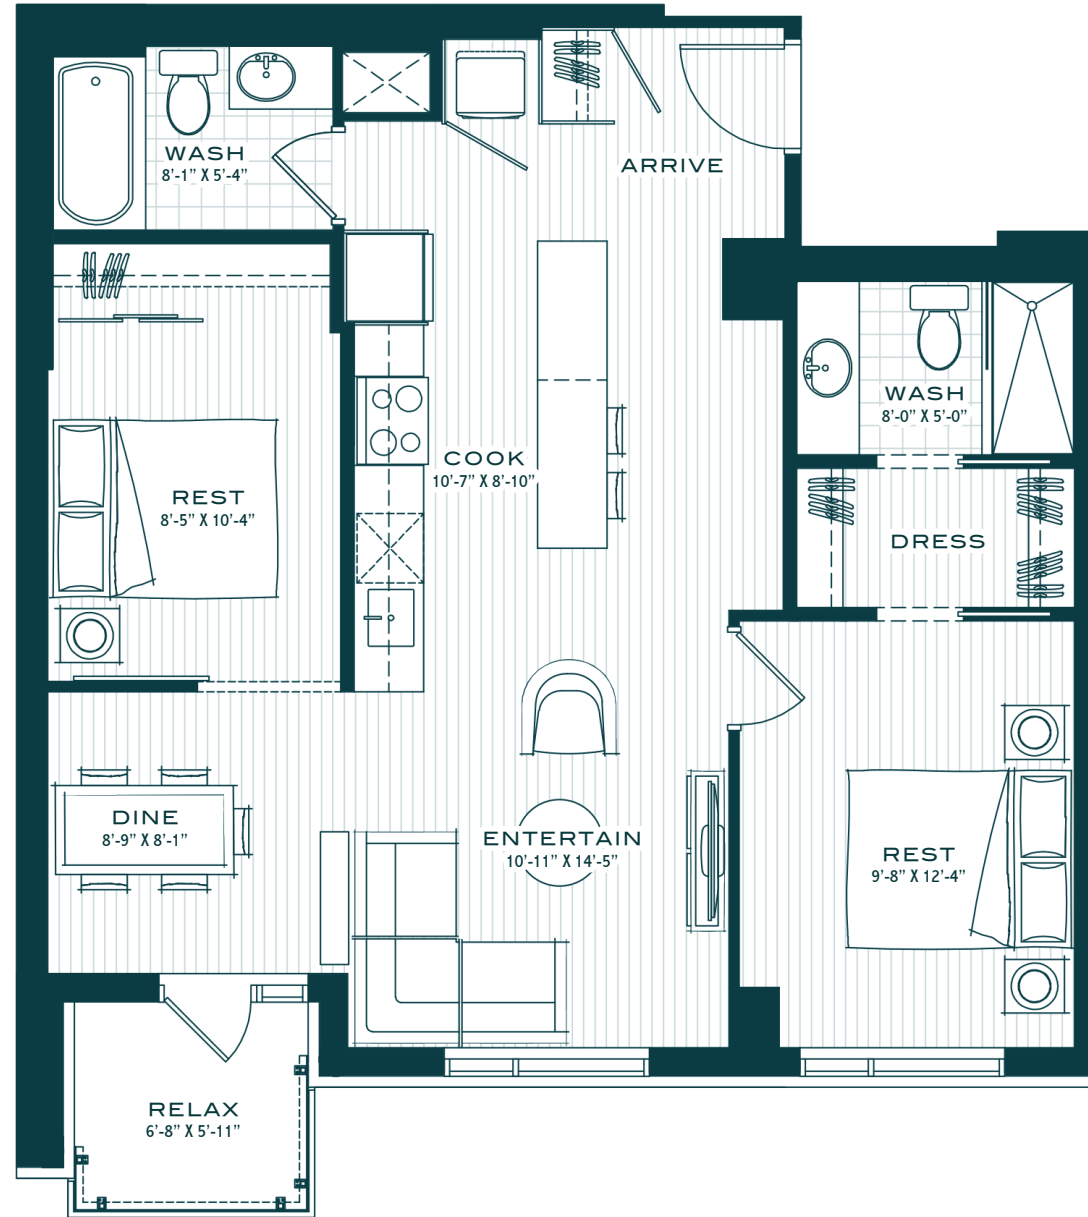

1140 WELLINGTON ST W 

THE LEMIEUX

604 Penthouse Suite

Indoor: 856 sq ft

Balcony: 38 sq ft

Total: 894 sq ft

SUBJECT TO CHANGE WITHOUT NOTICE.
E. & O. E. *JULY 30, 2014